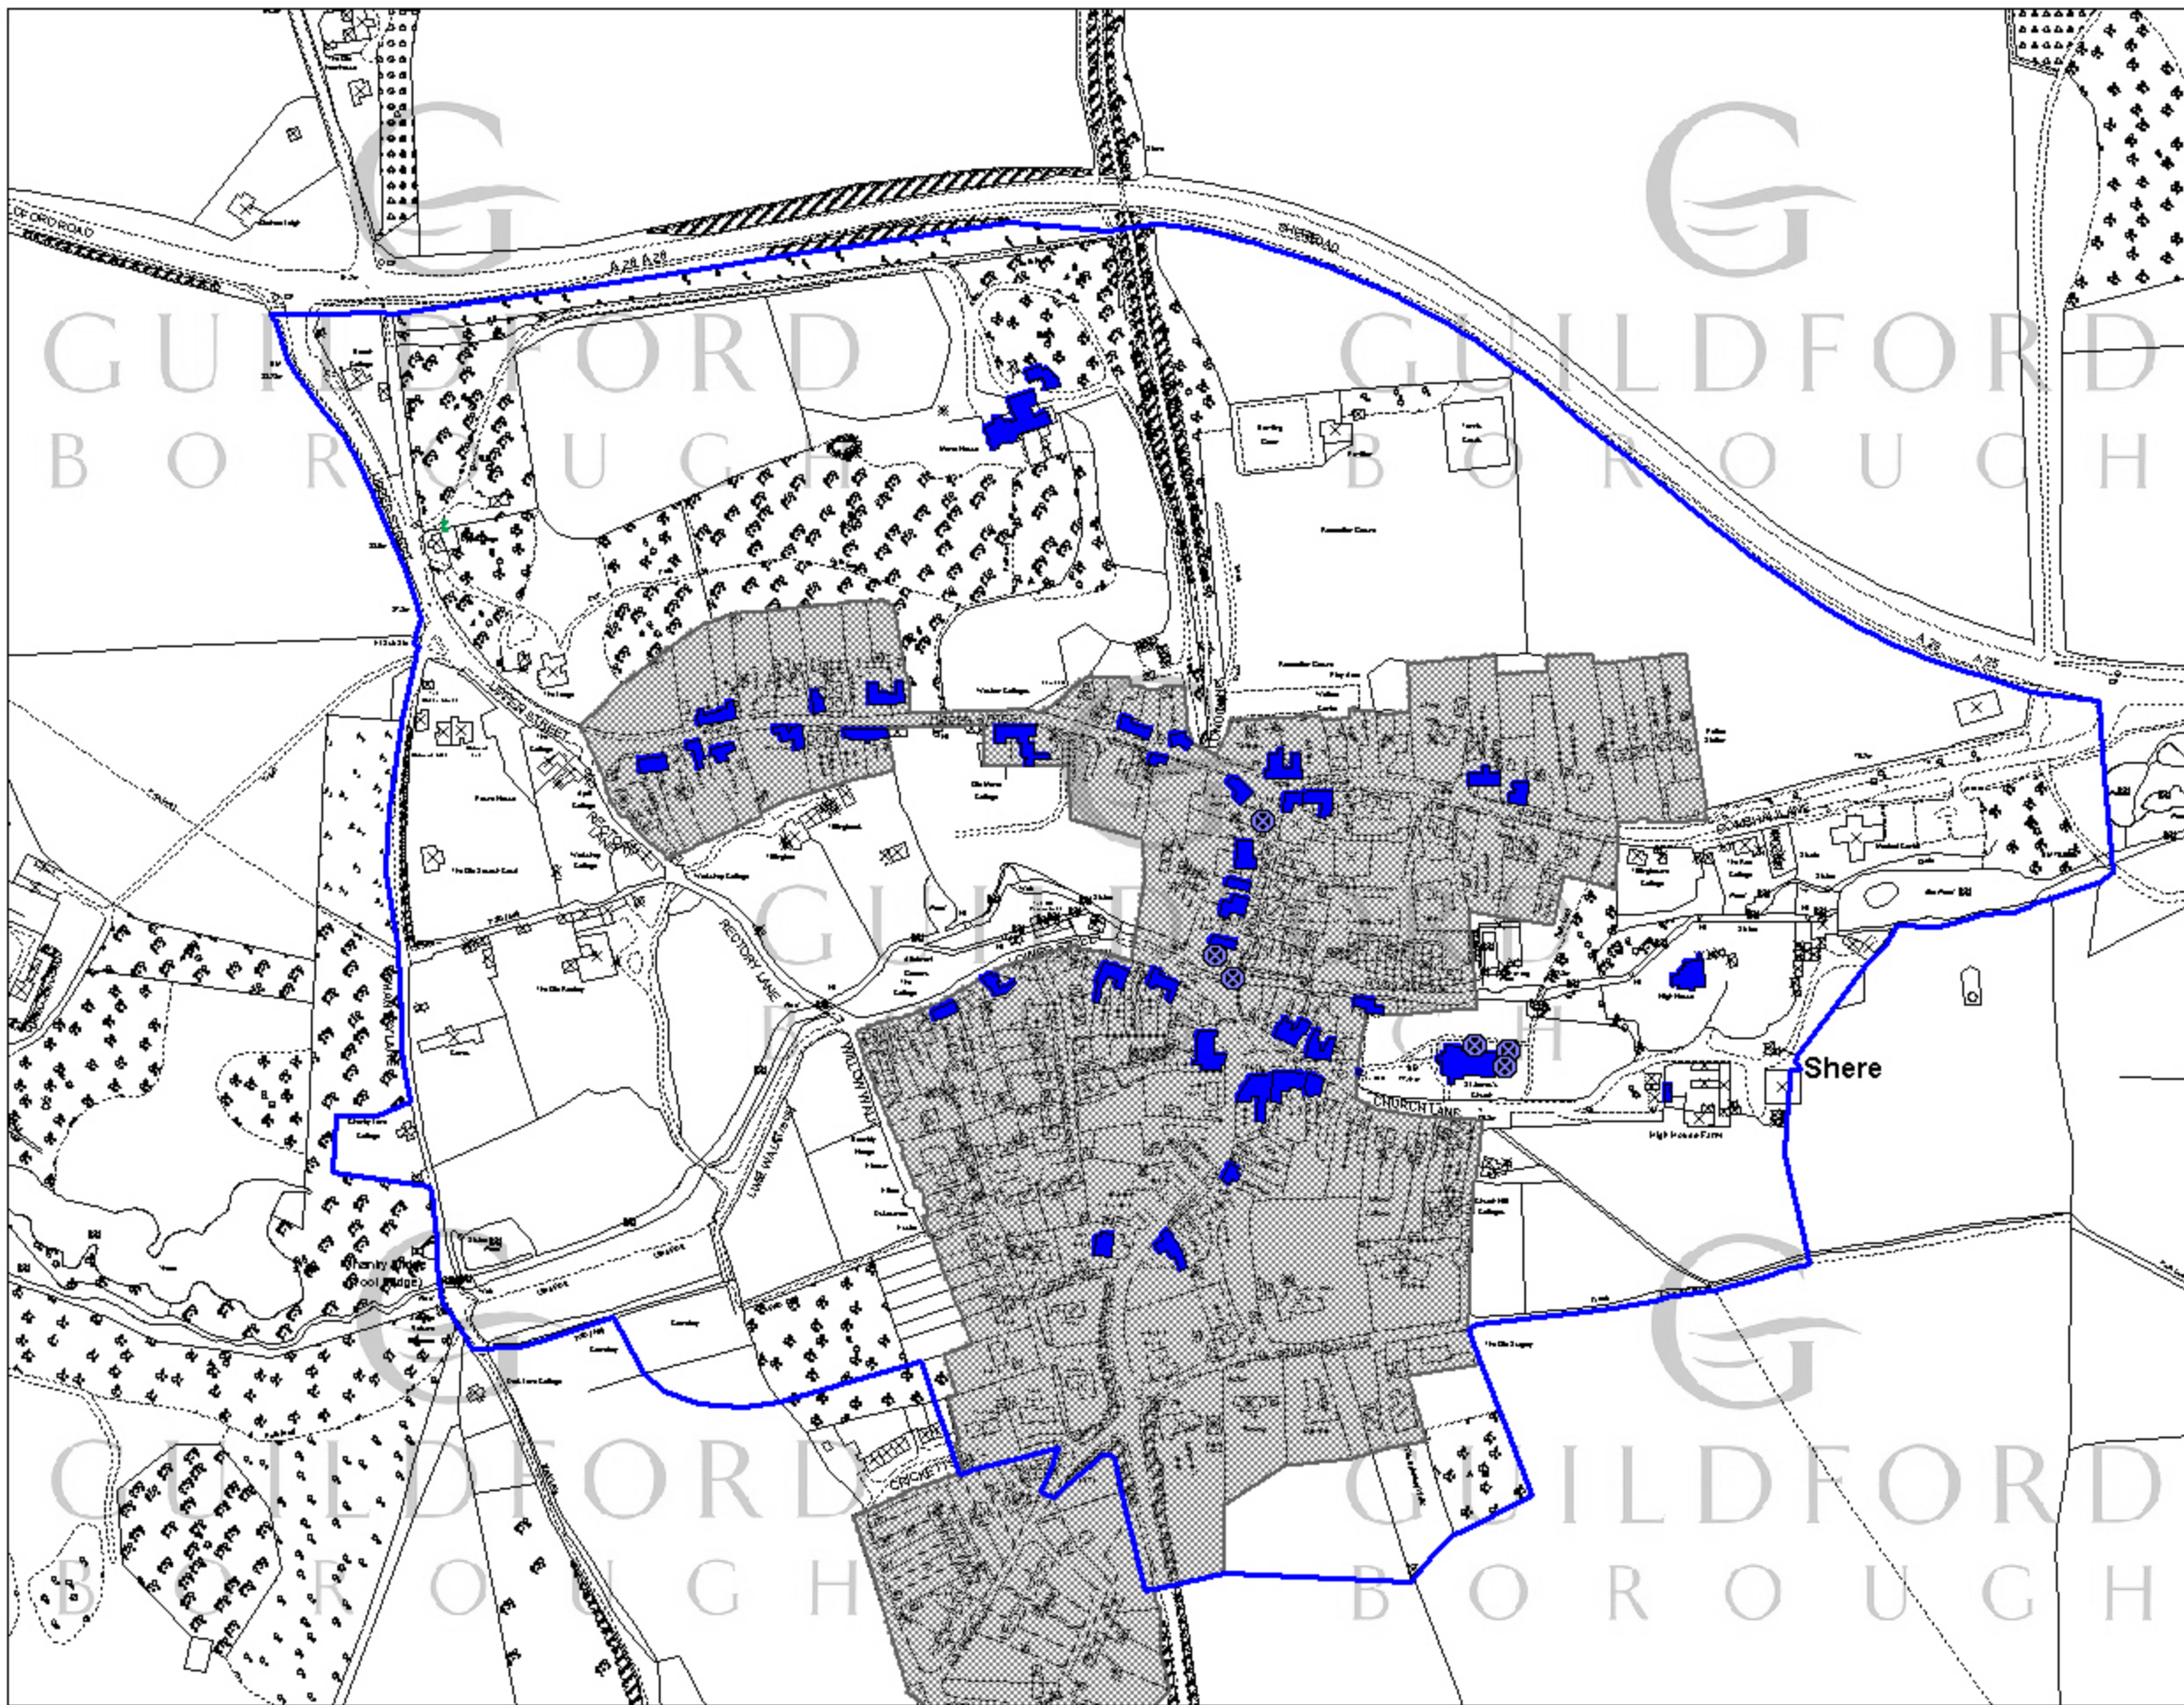

Shere Conservation Area

-  Conservation Area
-  Settlement Boundary
-  Listed Buildings
-  Listed Structures
-  Tree Preservation Orders

"This map is reproduced from Ordnance Survey material with the permission of Ordnance Survey on behalf of the Controller of Her Majesty's Stationery Office Crown Copyright. Unauthorised reproduction infringes Crown Copyright and may lead to prosecution or civil proceedings.
Guildford Borough Council
Licence No. 100019625, 2004"
Copyright GBC 2005
Print Date: 16/02/2005

Not To Scale