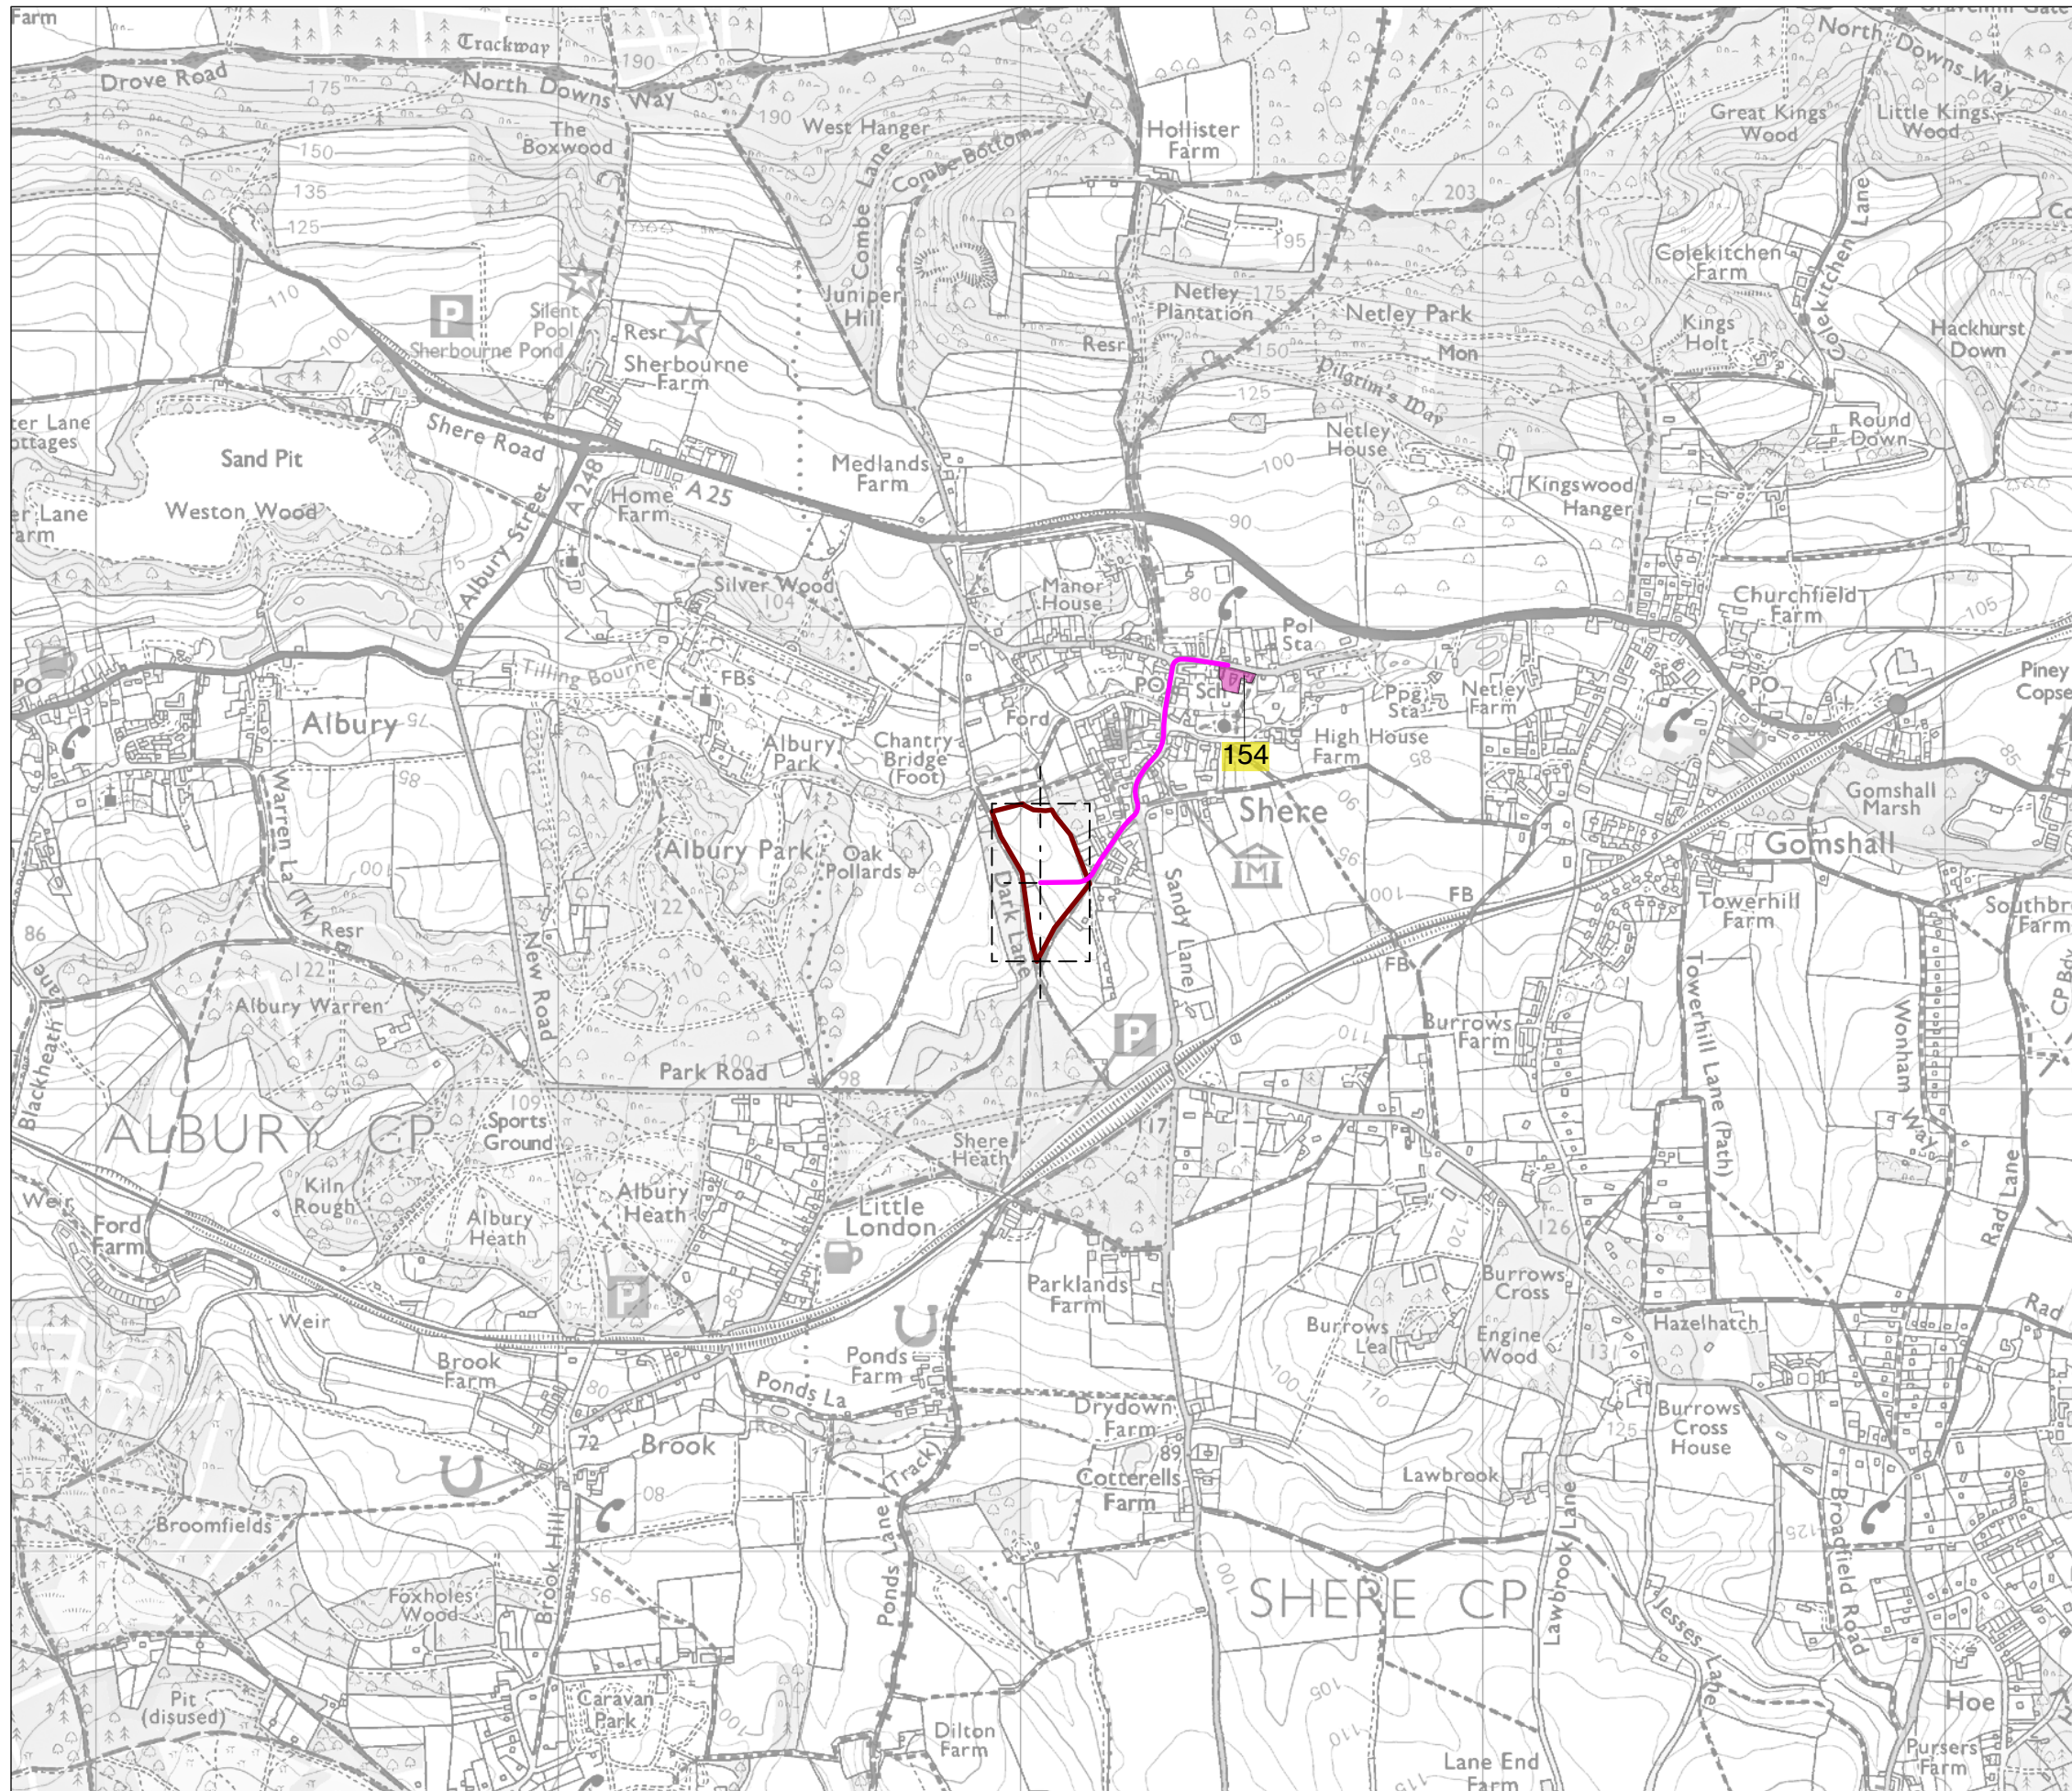

Scale 1:15,000@A3

Shere - E28
 Sustainability Assessment Walking Distances Plan
 Walking Distance to Nearest Local Centre

Scale 1:25,000@A3

Shere - E28
Sustainability Assessment Walking Distances Plan
Walking Distance to Nearest Secondary School

Scale 1:15,000@A3

Scale 1:15,000@A3

Shere - E28
Sustainability Assessment Walking Distances Plan
Walking Distance to Nearest Healthcare facility

Scale 1:15,000@A3

Shere - E28
 Sustainability Assessment Walking Distances Plan
 Walking Distance to Nearest A - Road

Scale 1:15,000@A3

Shere - E28
 Sustainability Assessment Walking Distances Plan
 Walking Distance to Nearest Railway Station

Scale 1:15,000@A3

Scale 1:15,000@A3

Scale 1:15,000@A3

Shere - E28
Sustainability Assessment Walking Distances Plan
Walking Distance to Nearest Village Hall

Scale 1:15,000@A3

Shere - E28
 Sustainability Assessment Walking Distances Plan
 Walking Distance to Nearest School Facility