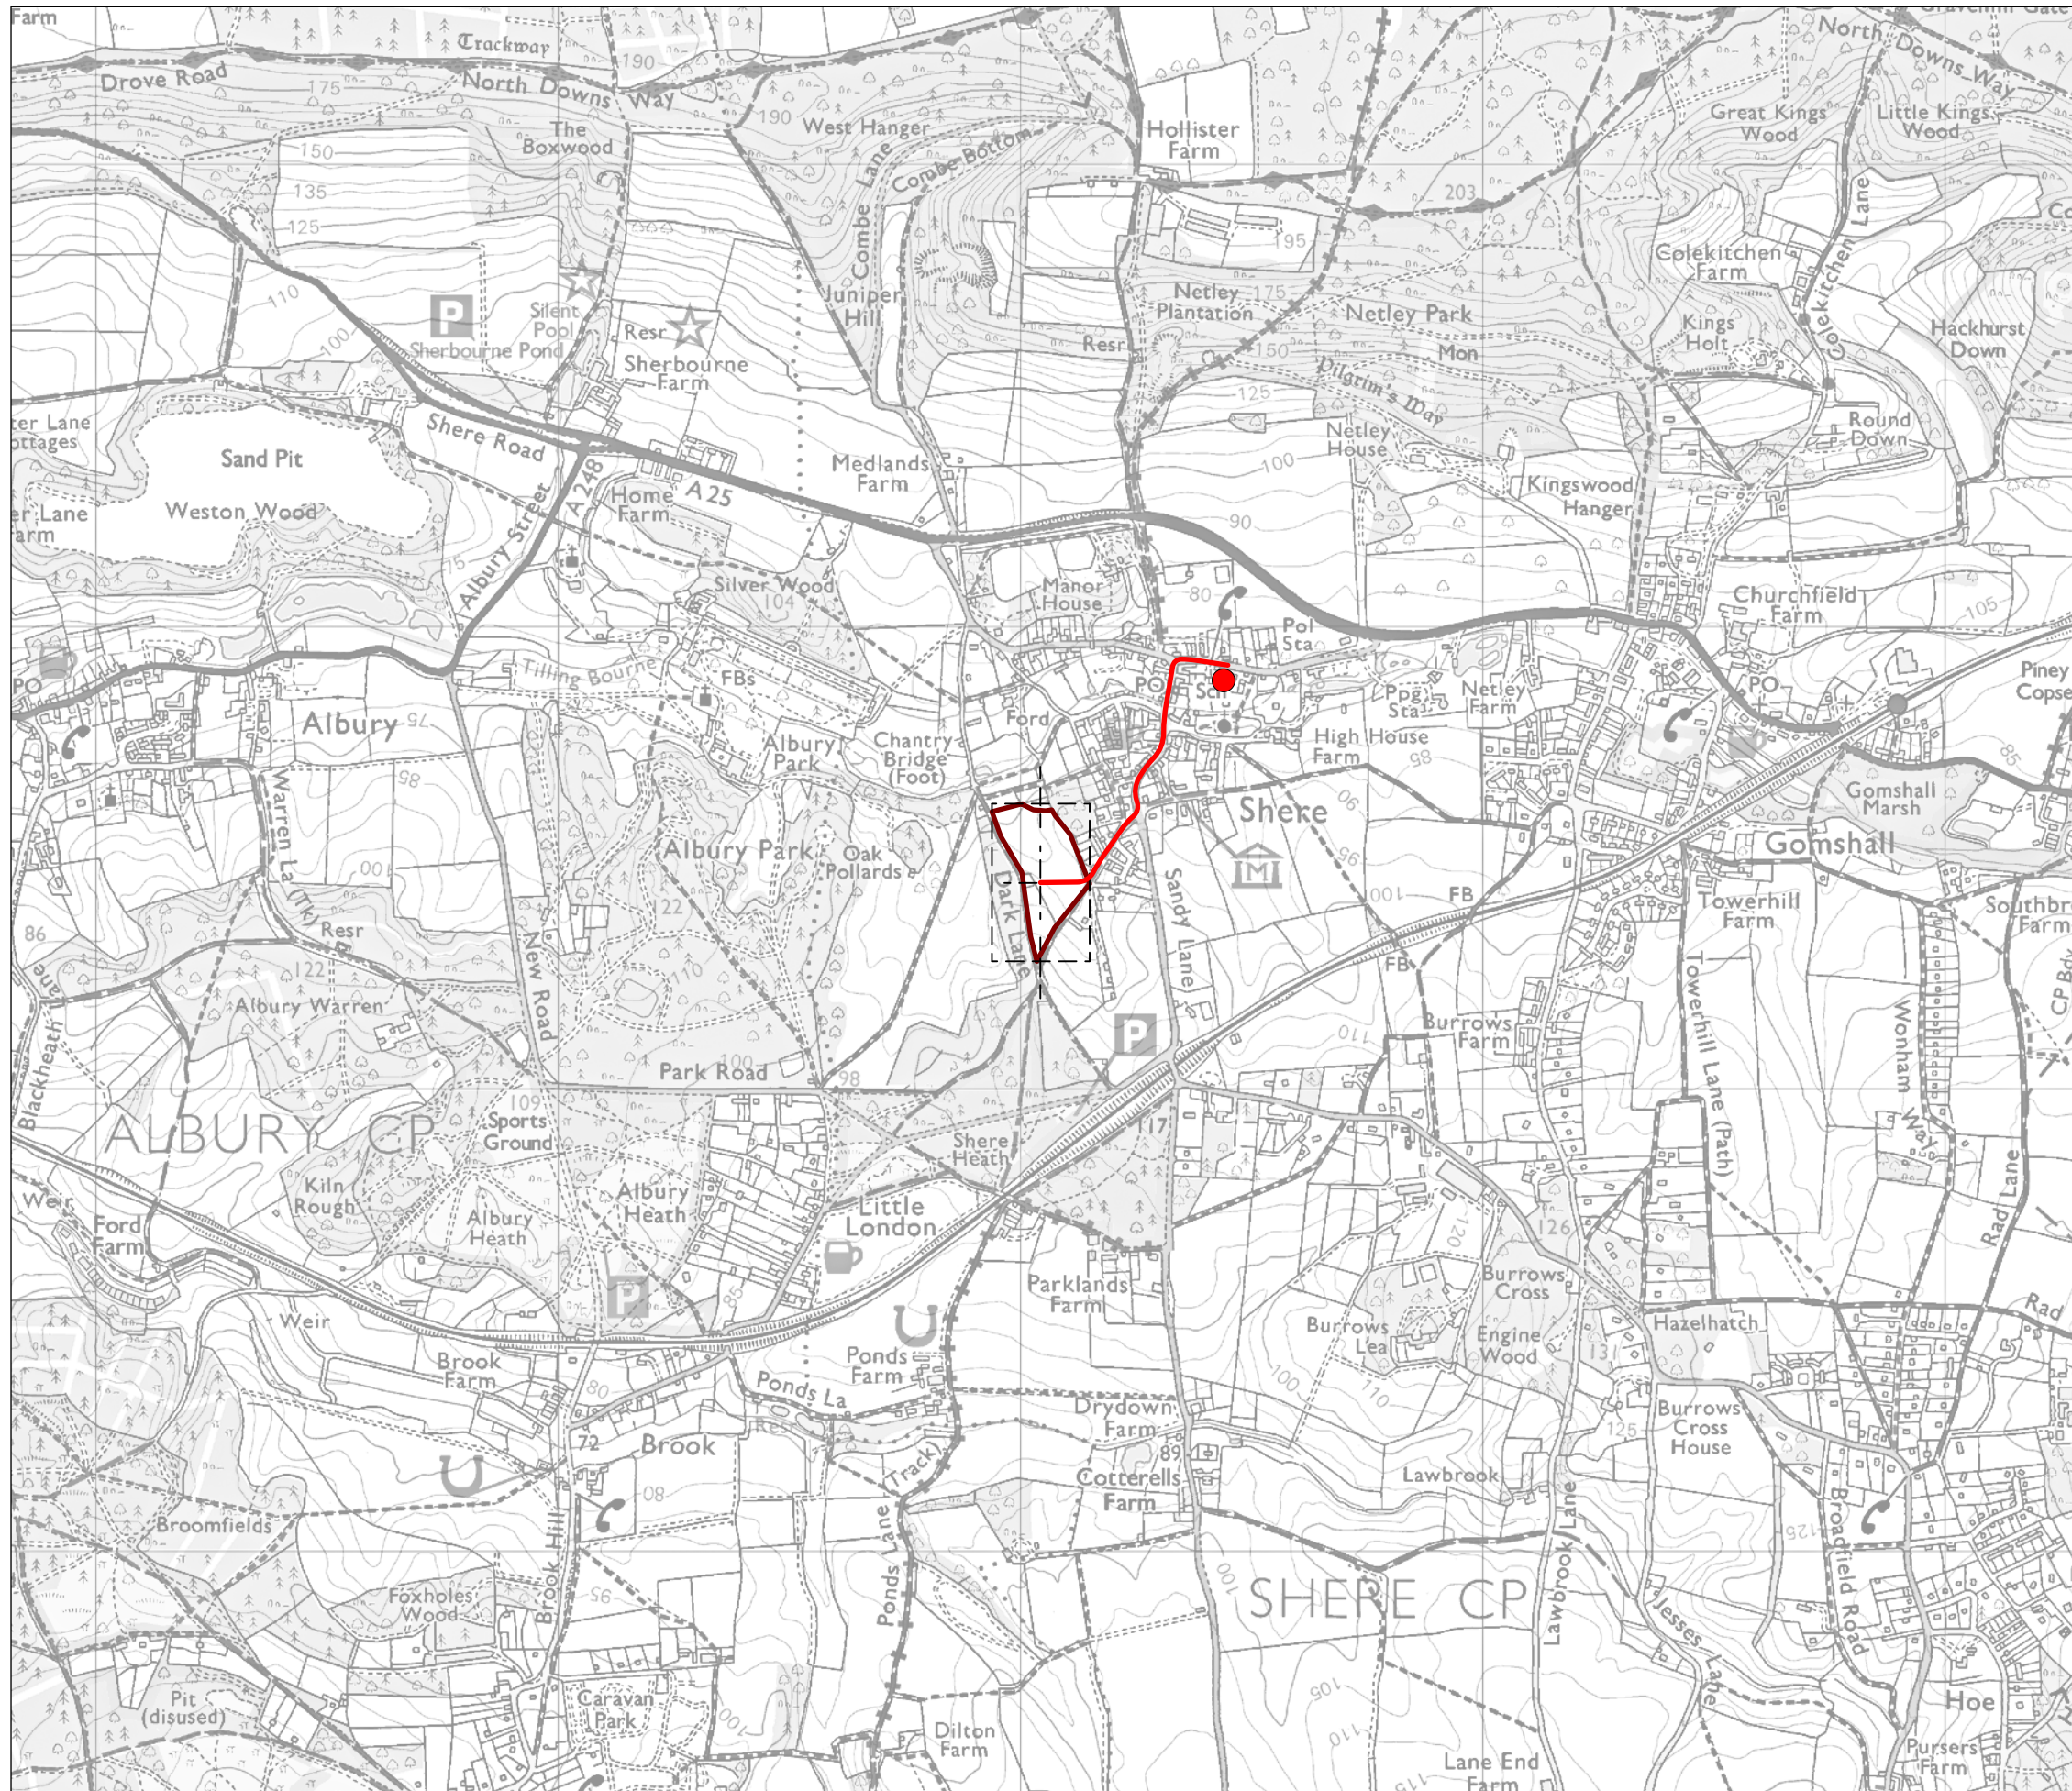

Scale 1:15,000@A3

Shere - E28
 Sustainability Assessment Walking Distances Plan
 Walking Distance to Nearest Local Centre

Scale 1:25,000@A3

Shere - E28
Sustainability Assessment Walking Distances Plan
Walking Distance to Nearest Secondary School

Scale 1:15,000@A3

Scale 1:15,000@A3

Shere - E28
Sustainability Assessment Walking Distances Plan
Walking Distance to Nearest Healthcare facility

Scale 1:15,000@A3

Shere - E28
 Sustainability Assessment Walking Distances Plan
 Walking Distance to Nearest A - Road

Scale 1:15,000@A3

Shere - E28
 Sustainability Assessment Walking Distances Plan
 Walking Distance to Nearest Railway Station

Scale 1:15,000@A3

Scale 1:15,000@A3

Scale 1:15,000@A3

Shere - E28
Sustainability Assessment Walking Distances Plan
Walking Distance to Nearest Village Hall

Scale 1:15,000@A3

Shere - E28
 Sustainability Assessment Walking Distances Plan
 Walking Distance to Nearest School Facility