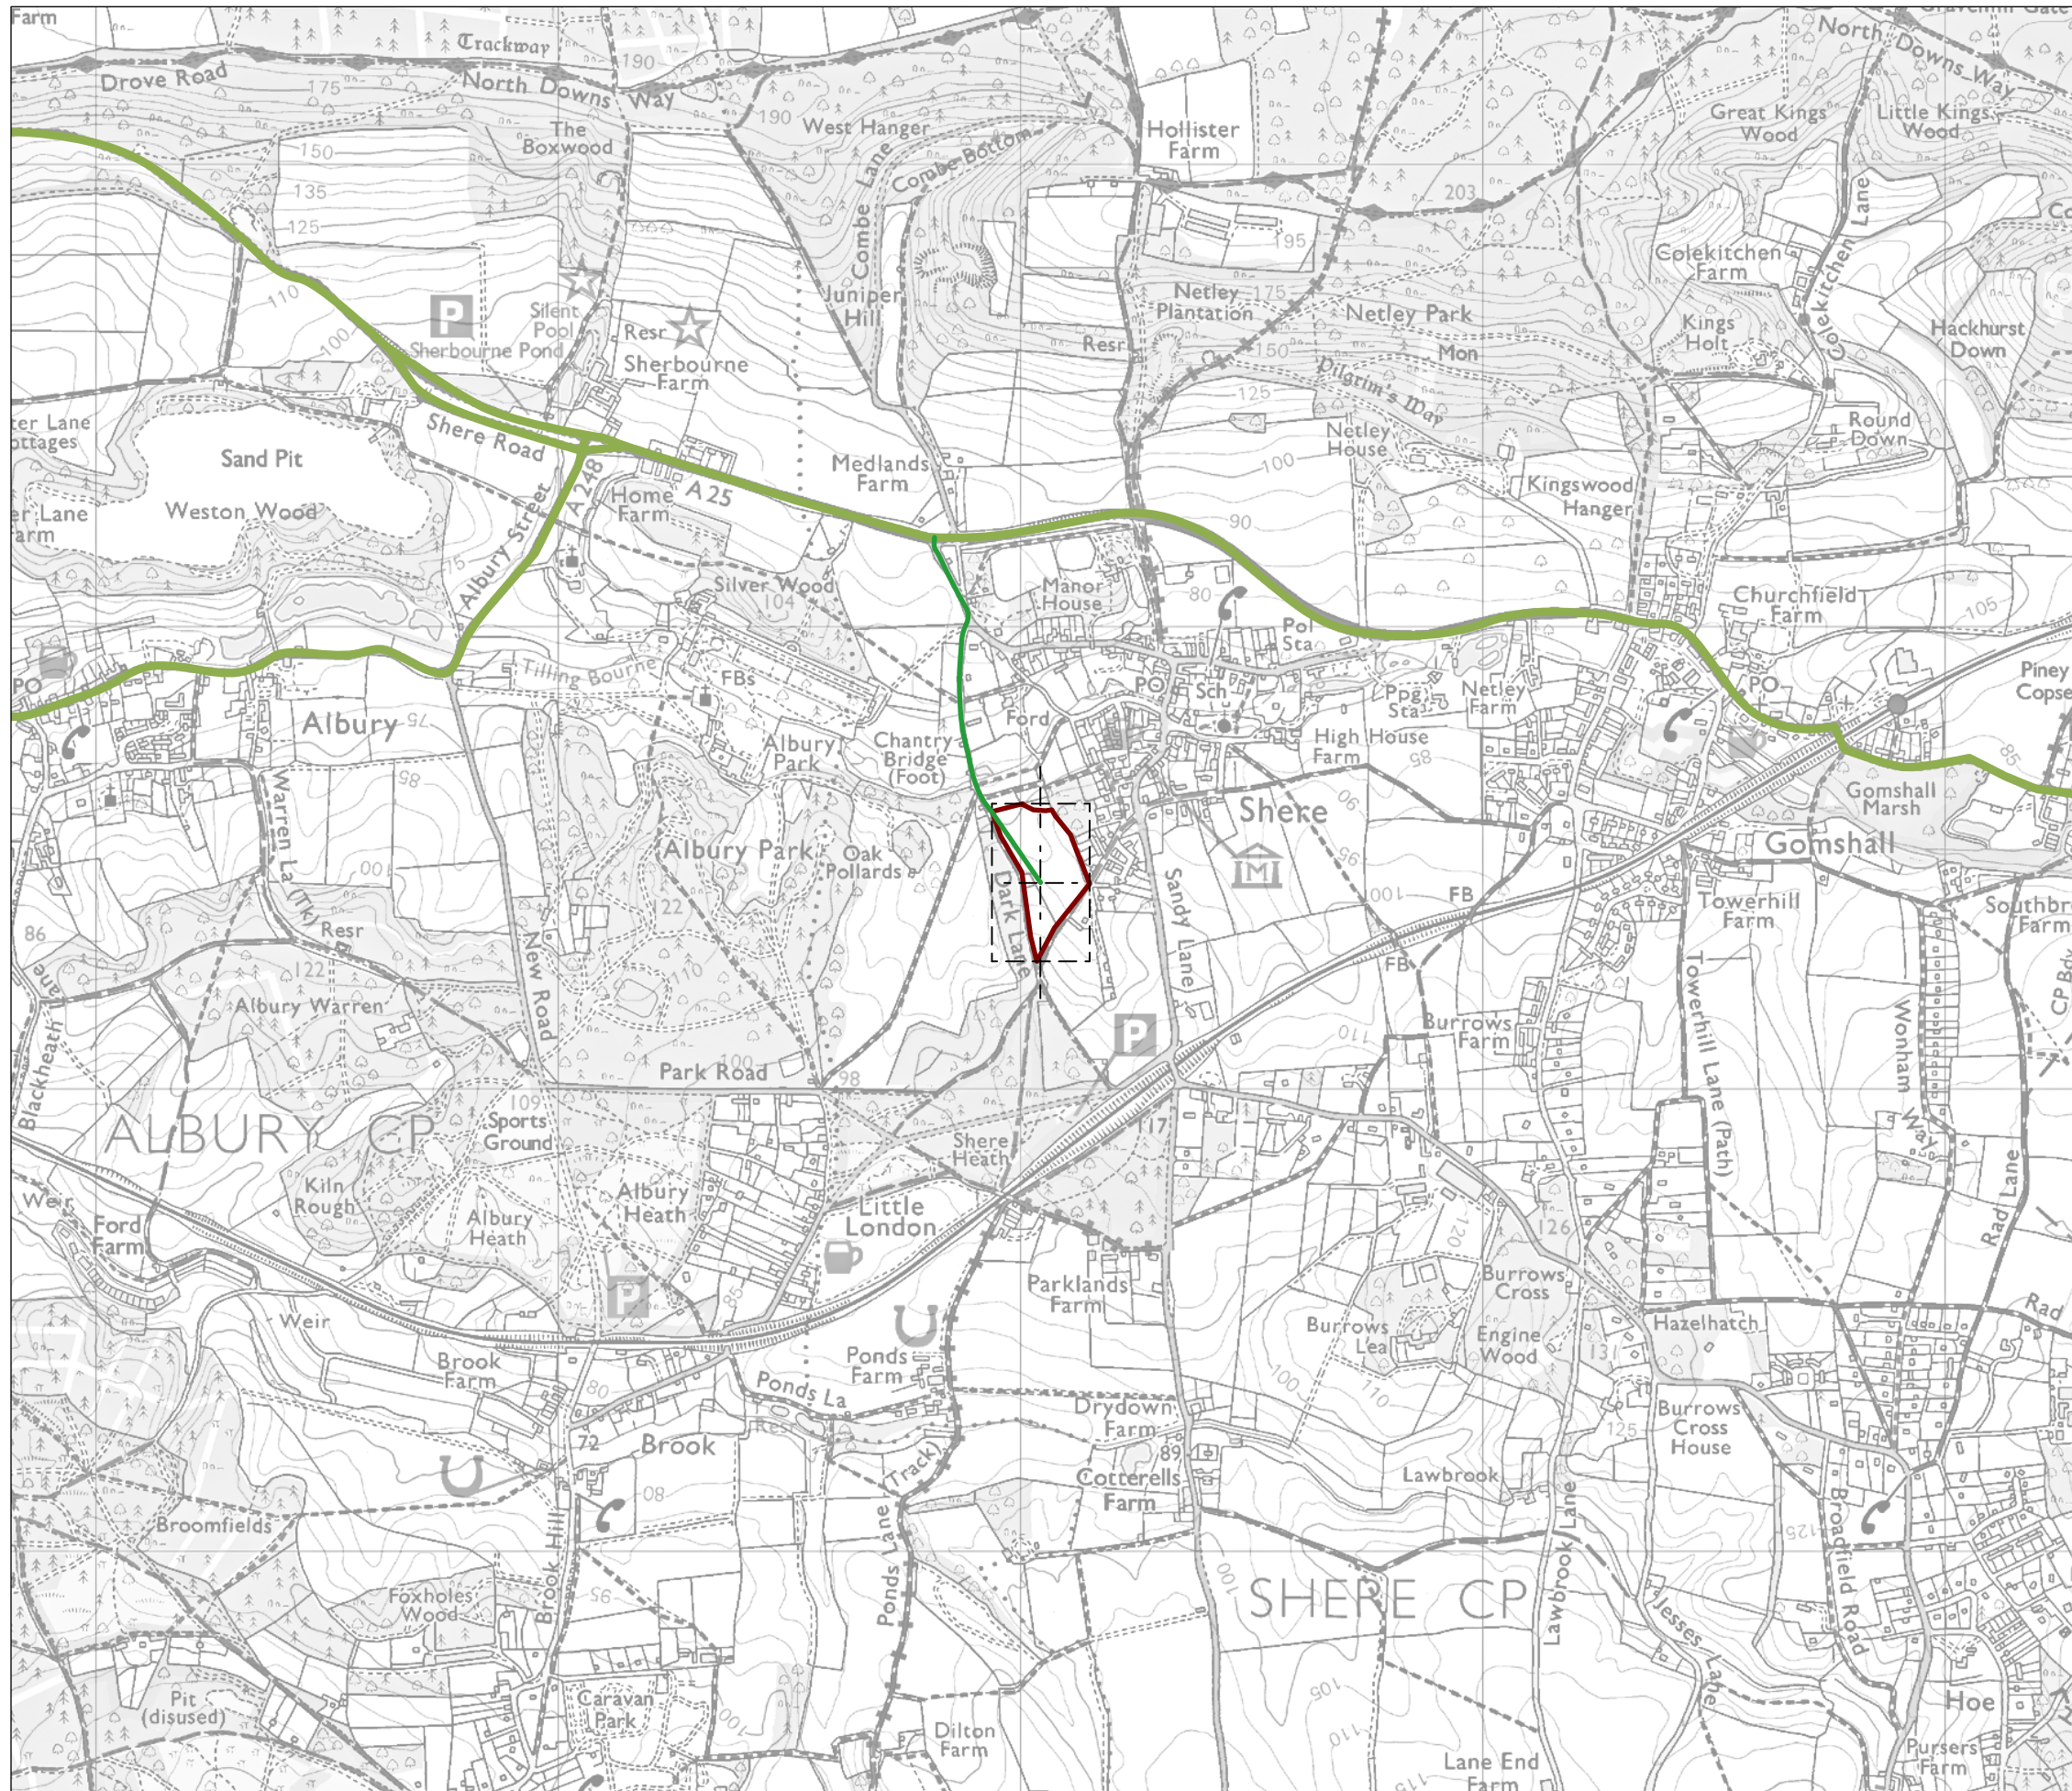

Scale 1:15,000@A3

Shere - E28
 Sustainability Assessment Walking Distances Plan
 Walking Distance to Nearest Local Centre

Scale 1:25,000@A3

Shere - E28
Sustainability Assessment Walking Distances Plan
Walking Distance to Nearest Secondary School

Scale 1:15,000@A3

Scale 1:15,000@A3

Shere - E28
Sustainability Assessment Walking Distances Plan
Walking Distance to Nearest Healthcare facility

Scale 1:15,000@A3

Shere - E28
 Sustainability Assessment Walking Distances Plan
 Walking Distance to Nearest A - Road

Scale 1:15,000@A3

Shere - E28
 Sustainability Assessment Walking Distances Plan
 Walking Distance to Nearest Railway Station

Scale 1:15,000@A3

Scale 1:15,000@A3

Scale 1:15,000@A3

Shere - E28
Sustainability Assessment Walking Distances Plan
Walking Distance to Nearest Village Hall

Scale 1:15,000@A3

Shere - E28
 Sustainability Assessment Walking Distances Plan
 Walking Distance to Nearest School Facility