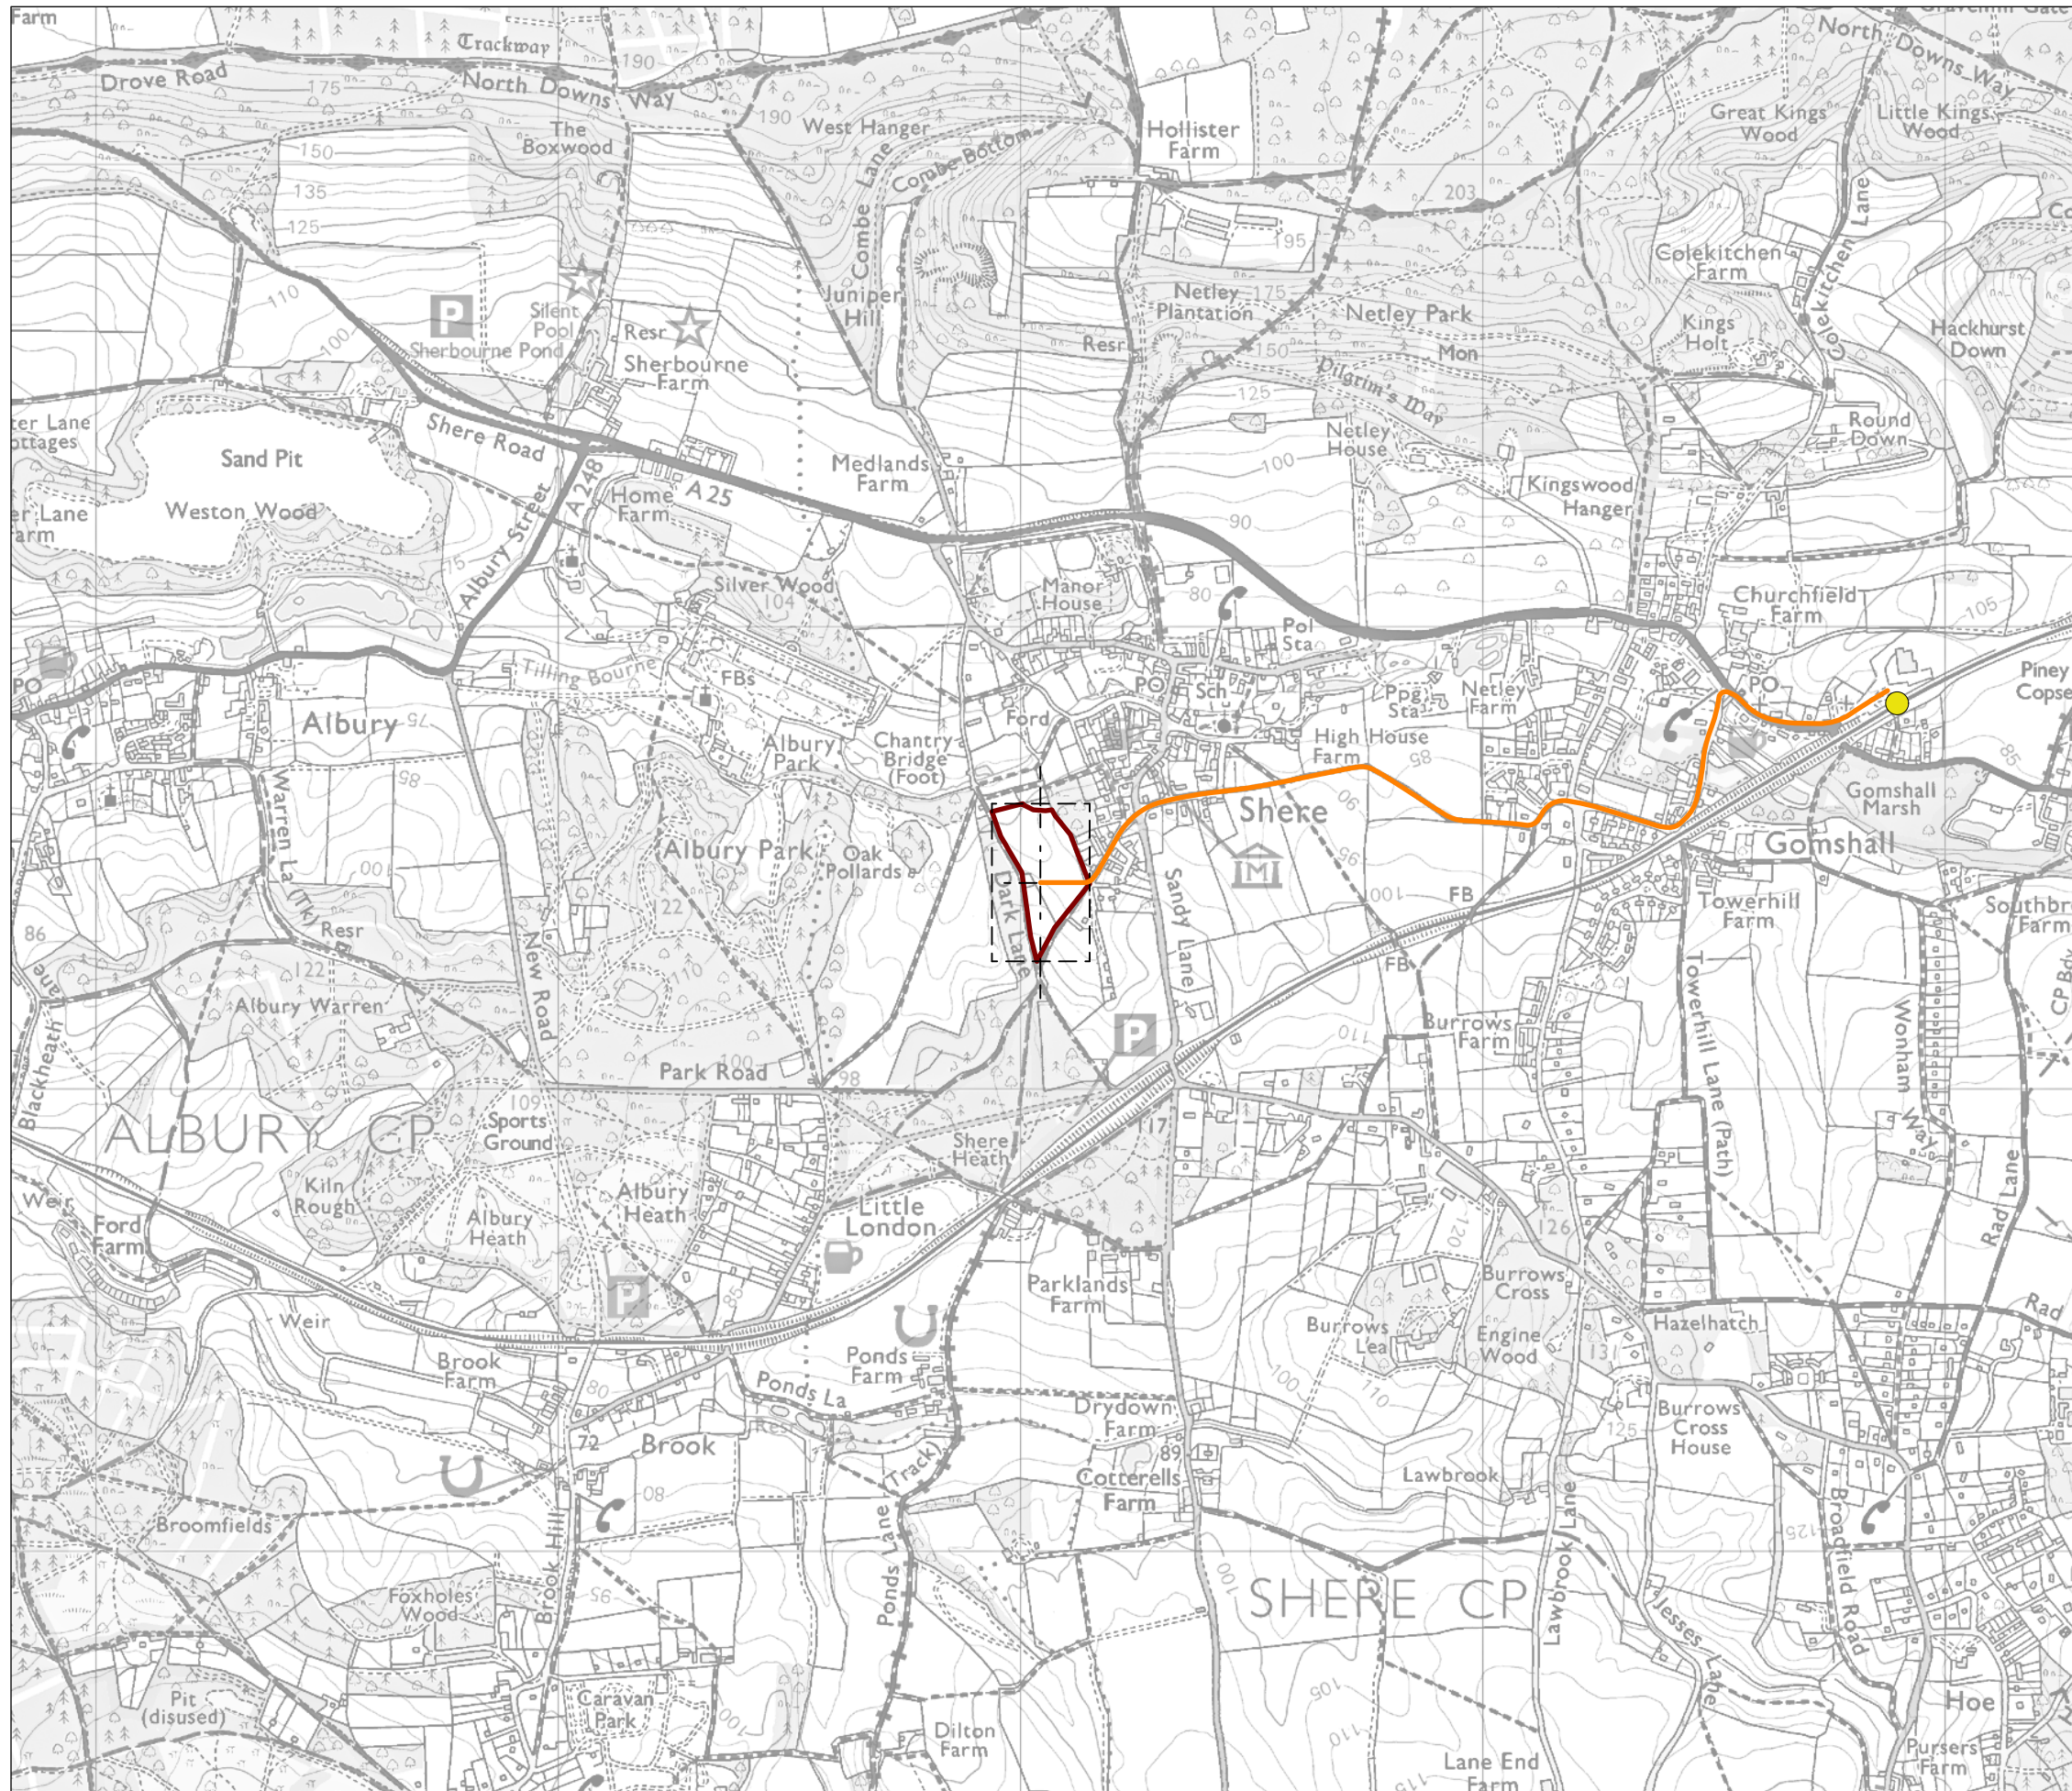

Scale 1:15,000@A3

Shere - E28
 Sustainability Assessment Walking Distances Plan
 Walking Distance to Nearest Local Centre

Scale 1:25,000@A3

Shere - E28
Sustainability Assessment Walking Distances Plan
Walking Distance to Nearest Secondary School

Scale 1:15,000@A3

Scale 1:15,000@A3

Shere - E28
Sustainability Assessment Walking Distances Plan
Walking Distance to Nearest Healthcare facility

Scale 1:15,000@A3

Shere - E28
 Sustainability Assessment Walking Distances Plan
 Walking Distance to Nearest A - Road

Scale 1:15,000@A3

Shere - E28
 Sustainability Assessment Walking Distances Plan
 Walking Distance to Nearest Railway Station

Scale 1:15,000@A3

Scale 1:15,000@A3

Scale 1:15,000@A3

Shere - E28
Sustainability Assessment Walking Distances Plan
Walking Distance to Nearest Village Hall

Scale 1:15,000@A3

Shere - E28
 Sustainability Assessment Walking Distances Plan
 Walking Distance to Nearest School Facility