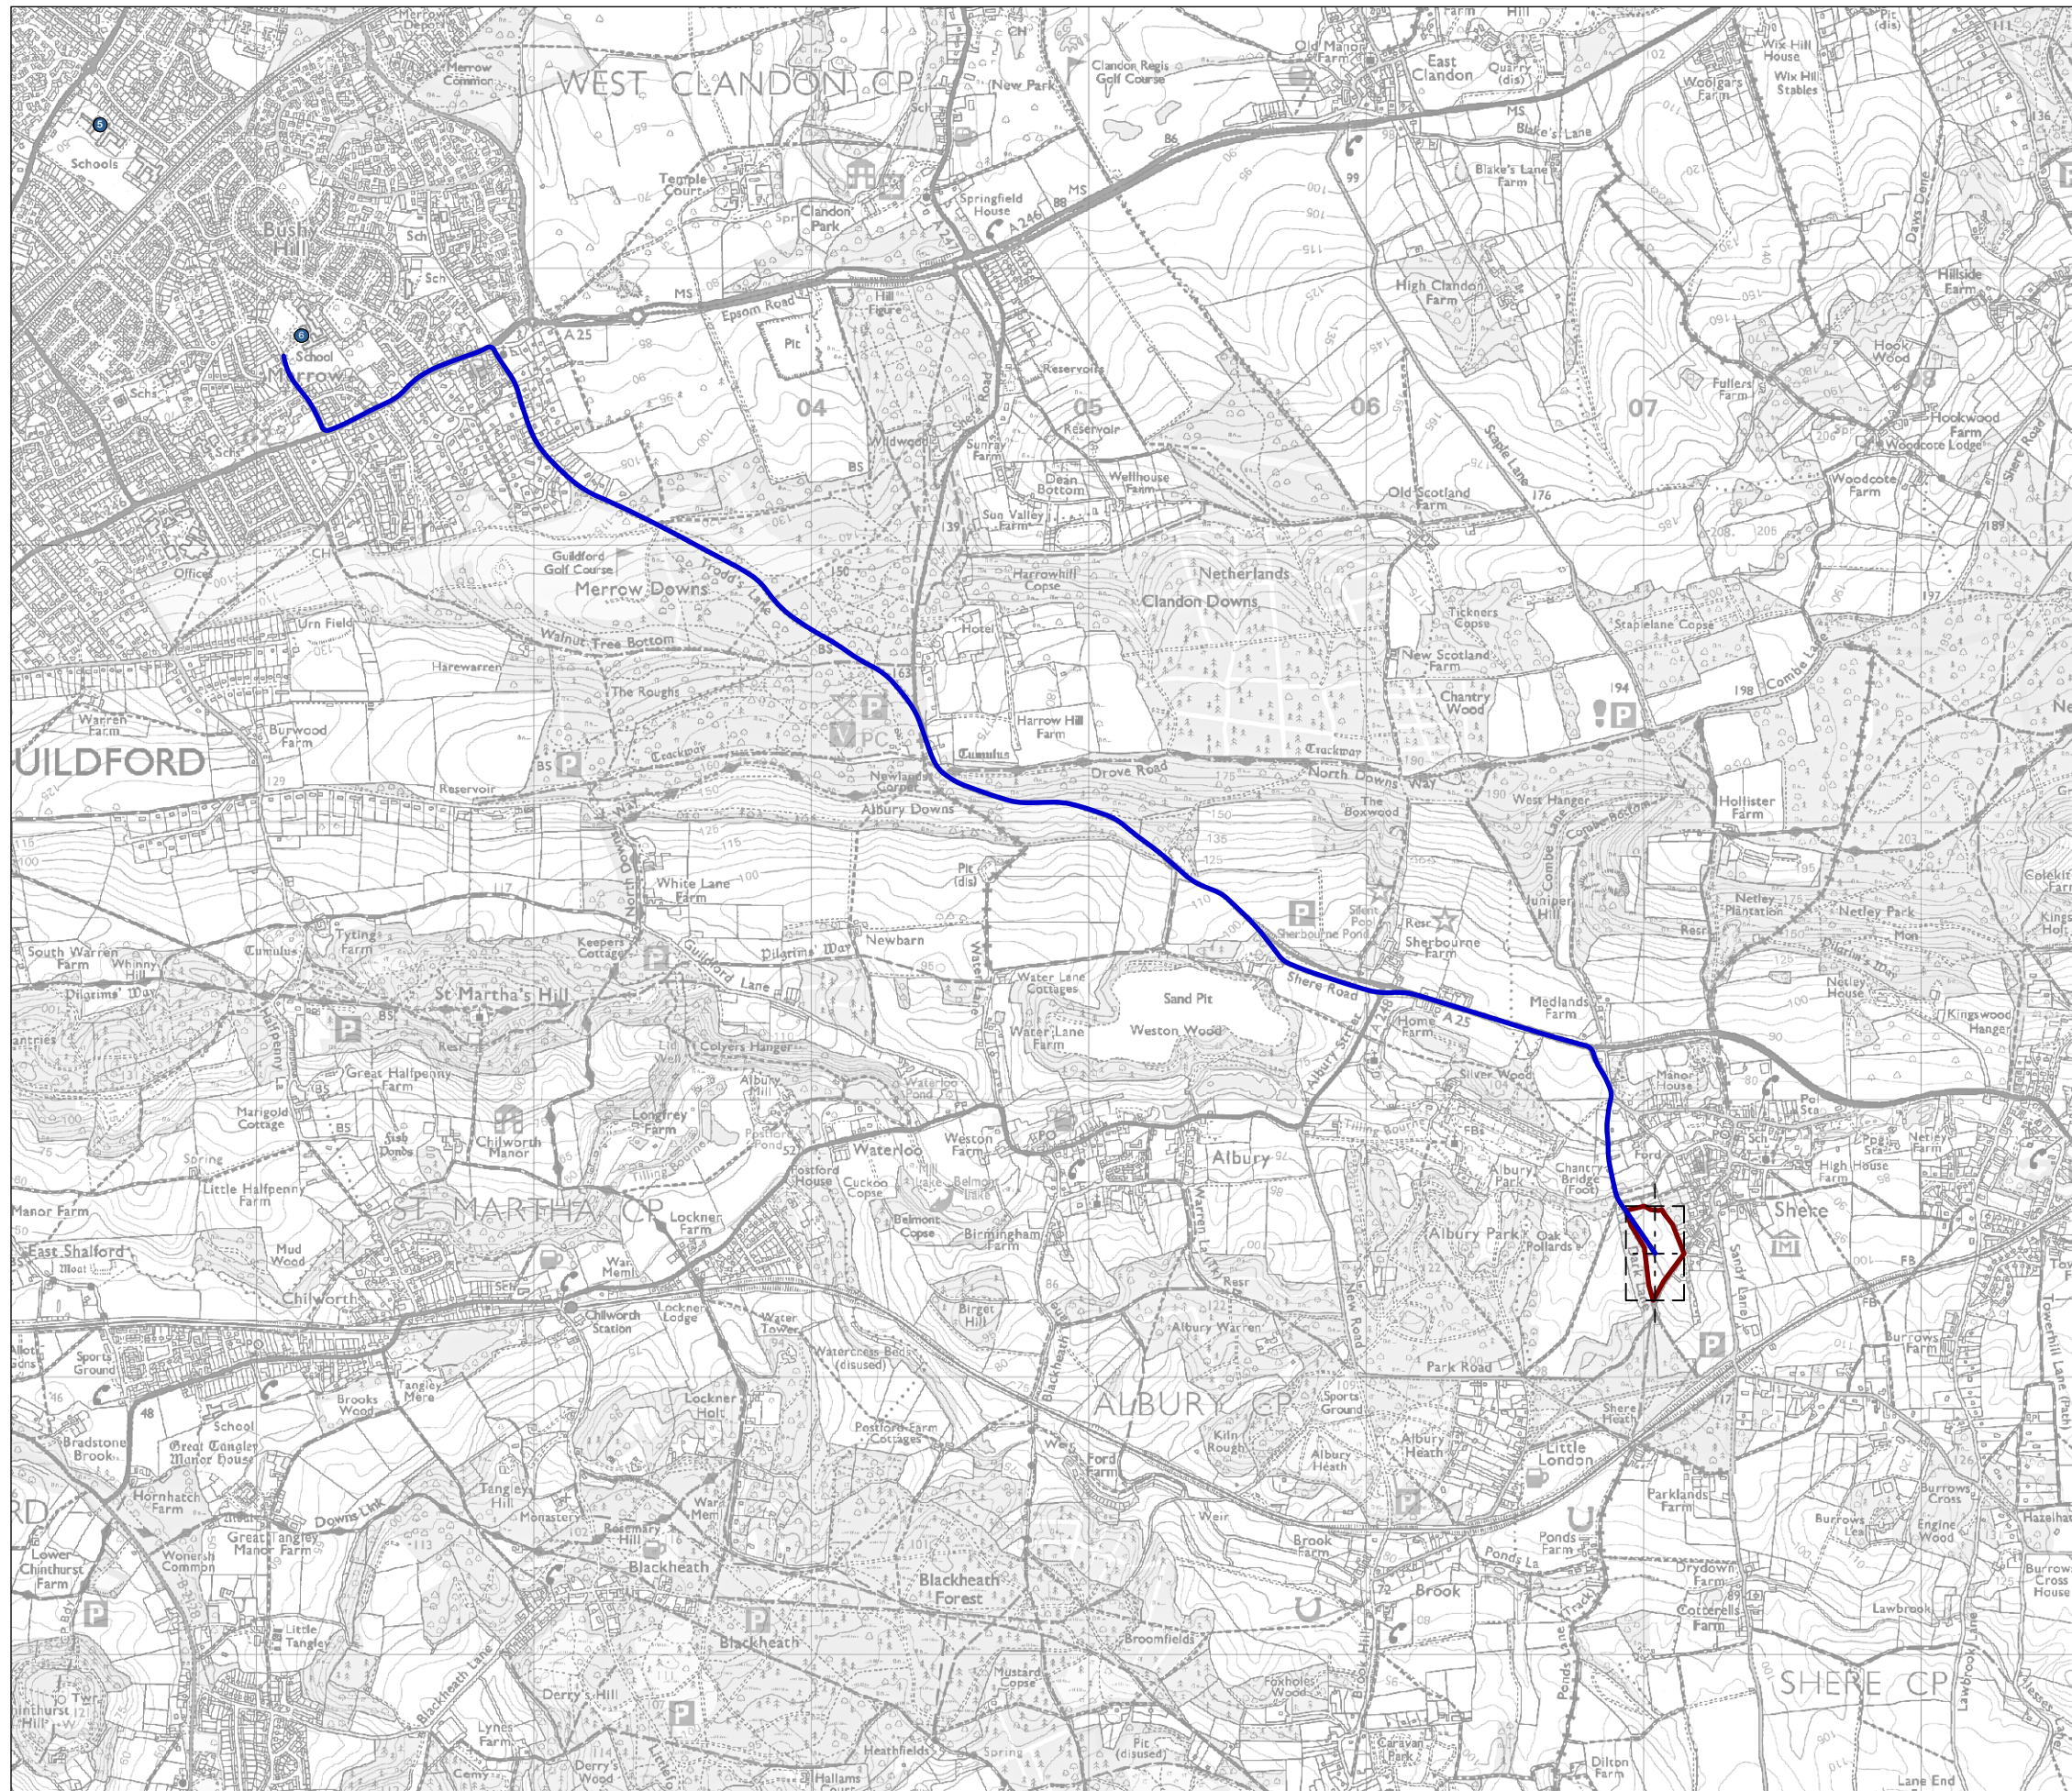

Scale 1:15,000@A3

Shere - E28
 Sustainability Assessment Walking Distances Plan
 Walking Distance to Nearest Local Centre

Scale 1:25,000@A3

Shere - E28
Sustainability Assessment Walking Distances Plan
Walking Distance to Nearest Secondary School

Scale 1:15,000@A3

Scale 1:15,000@A3

Shere - E28
Sustainability Assessment Walking Distances Plan
Walking Distance to Nearest Healthcare facility

Scale 1:15,000@A3

Shere - E28
 Sustainability Assessment Walking Distances Plan
 Walking Distance to Nearest A - Road

Scale 1:15,000@A3

Shere - E28
 Sustainability Assessment Walking Distances Plan
 Walking Distance to Nearest Railway Station

Scale 1:15,000@A3

Scale 1:15,000@A3

Scale 1:15,000@A3

Shere - E28
Sustainability Assessment Walking Distances Plan
Walking Distance to Nearest Village Hall

Scale 1:15,000@A3

Shere - E28
 Sustainability Assessment Walking Distances Plan
 Walking Distance to Nearest School Facility