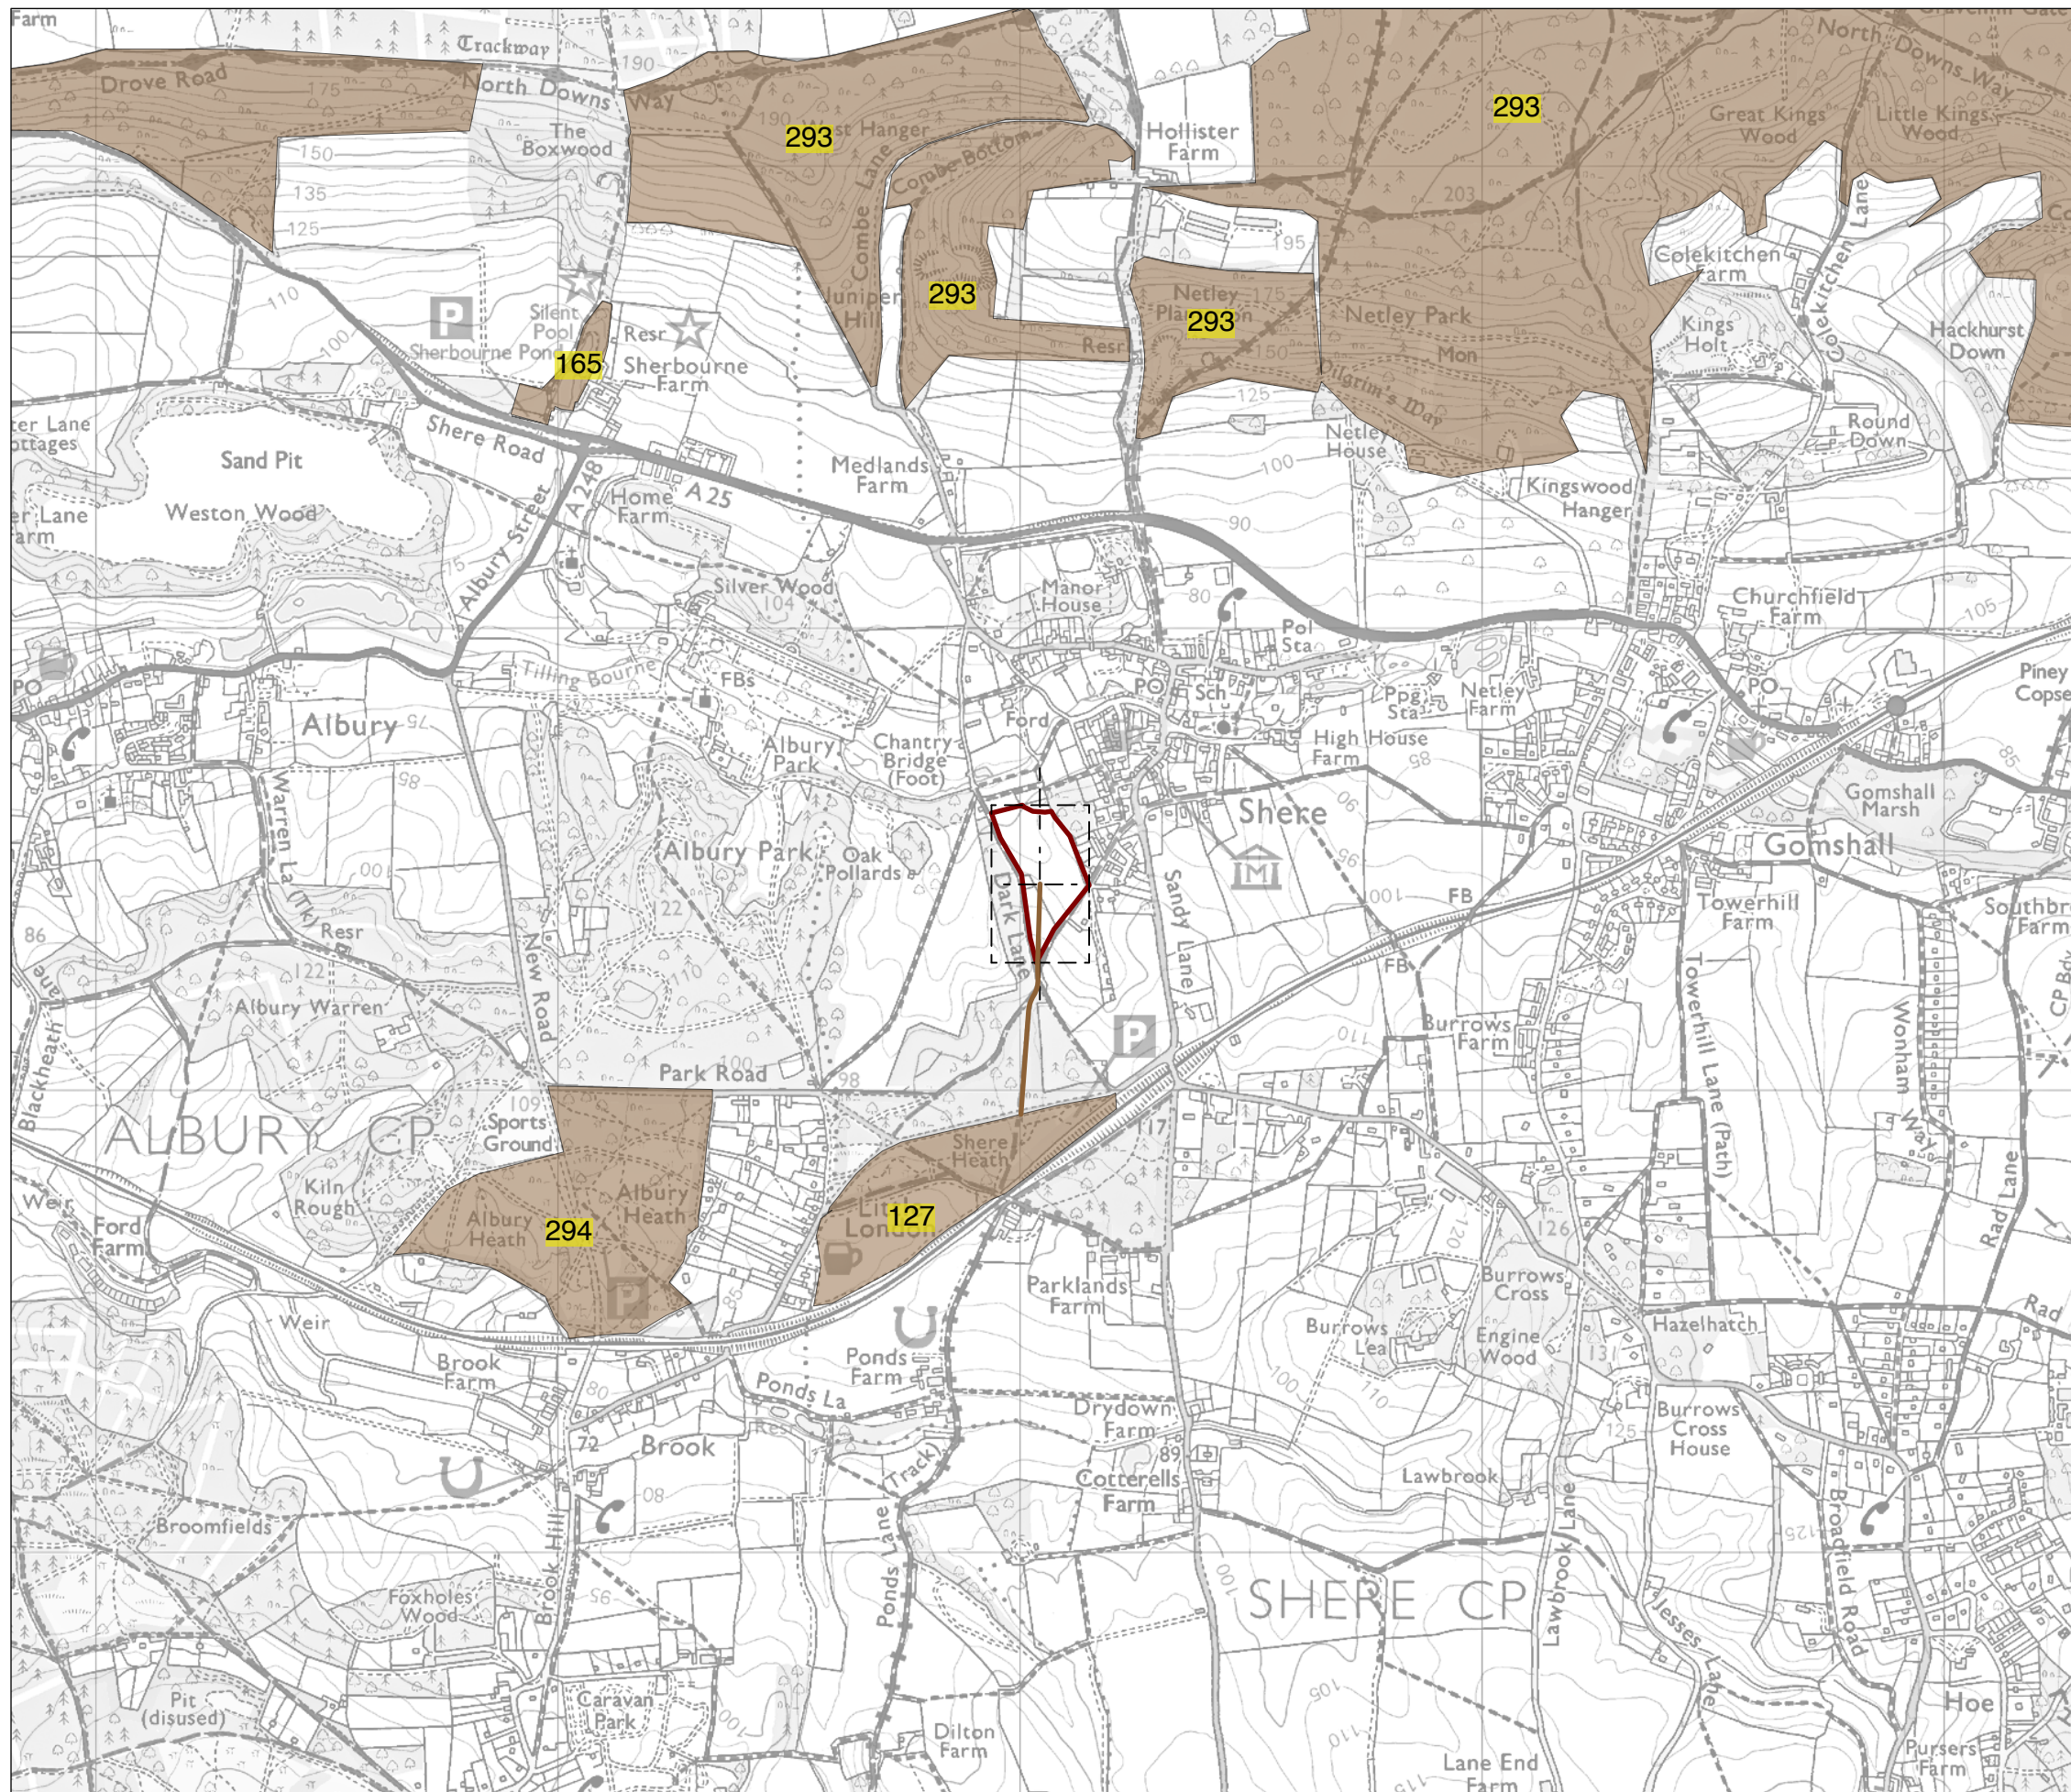

Scale 1:15,000@A3

Shere - E28
 Sustainability Assessment Walking Distances Plan
 Walking Distance to Nearest Local Centre

Scale 1:25,000@A3

Shere - E28
Sustainability Assessment Walking Distances Plan
Walking Distance to Nearest Secondary School

Scale 1:15,000@A3

Scale 1:15,000@A3

Shere - E28
Sustainability Assessment Walking Distances Plan
Walking Distance to Nearest Healthcare facility

Scale 1:15,000@A3

Shere - E28
 Sustainability Assessment Walking Distances Plan
 Walking Distance to Nearest A - Road

Scale 1:15,000@A3

Shere - E28
 Sustainability Assessment Walking Distances Plan
 Walking Distance to Nearest Railway Station

Scale 1:15,000@A3

Scale 1:15,000@A3

Scale 1:15,000@A3

Shere - E28
Sustainability Assessment Walking Distances Plan
Walking Distance to Nearest Village Hall

Scale 1:15,000@A3

Shere - E28
 Sustainability Assessment Walking Distances Plan
 Walking Distance to Nearest School Facility